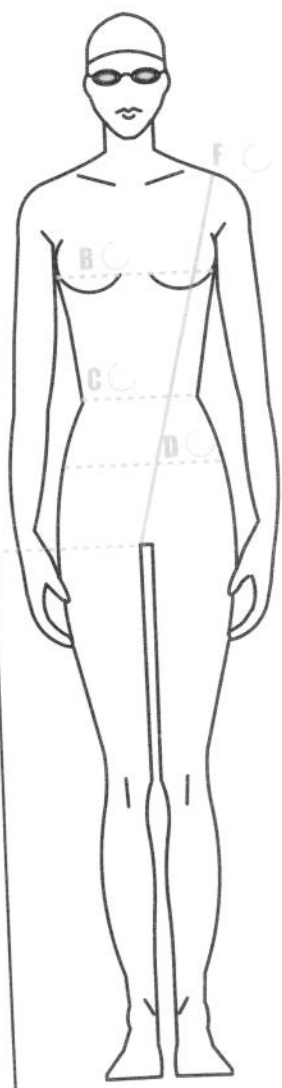

IMWEAR RANGE BODY MEASURES / SIZING SYSTEM
R-EVO+ / ST / XP

POINTS	(cm)	BODY MEASURES (WOMAN**)					
		164	168	172	176	180	184
A	Height	164	168	172	176	180	184
B	Breast	80	84	88	92	96	100
C	Waist	61	64	67	70	73	76
D	Hips	82	86	90	94	98	102
E	Inside leg (*)	78	80	82	84	86	88
F	Body length	145	150	155	160	165	170
RACING SUITS SIZE RANGE							
F		30	32	34	36	38	40
USA/UK		24	26	28	30	32	34
I		34	36	38	40	42	44
D		28	30	32	34	36	38
AUS		2	4	6	8	10	12

(*) Measure is taken from ground level; inseam is 10 cm shorter than inside leg, on average
 (**) These measures are intended as a guideline to assist the final user in making his choice. It is recommended to try on the suit to determine your correct size, also considering preferred tightness, stroke and distance.